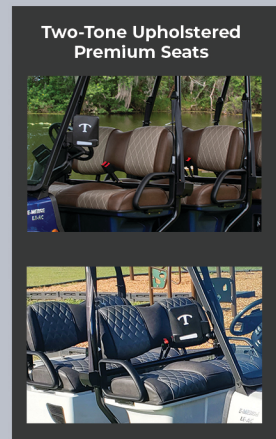

E6 LE Plus Standard Features

*To see the optional seats for the E6 LE and E6 SS reference the E2/4 LE and E2/4 SS sales sheet.

Columbia Vehicle Group, Inc.

A Nordic Group Company | Business Ventures Since 1947

COLUMBIA

TOMBERLIN

2502 Industrial St. | Leesburg, FL 34748

P: 1-844-363-7432 | www.TomberlinUSA.com

LSVs are designed to comply with the United States National Highway Transportation and Safety Administration's Low Speed Vehicle rules and regulations. Operation of these vehicles is subject to all applicable state and local laws, which may limit or prohibit their lawful operation in certain environments. Do not operate these vehicles without a valid and appropriate state-issued driver's license. Inquire with the relevant authorities before attempting to operate these vehicles on roadways or in closed communities. Do not operate these vehicles in violation of applicable law, contrary to the instructions or recommendations contained in the Owner's Manual or in a manner that impedes traffic. *Range is based on driving style, mode selection, battery condition, terrain, and environment. All pricing, specifications, claims, and information contained in this document are based on information available at the time of publication. Columbia Vehicle Group, Inc. assumes no responsibilities for any inaccuracies, opinions or omissions in this publication. All pricing, specifications, and descriptions are subject to change without notice and Columbia Vehicle Group, Inc. assumes no responsibility for any such changes. All trademarks are property of their respective owners. © Columbia Vehicle Group