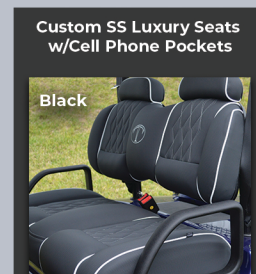

SS Standard Features

Columbia Vehicle Group, Inc.

A Nordic Group Company | Business Ventures Since 1947

COLUMBIA

TOMBERLIN

2502 Industrial St. | Leesburg, FL 34748

P: 1-844-363-7432 | www.TomberlinUSA.com

LSVs are designed to comply with the United States National Highway Transportation and Safety Administration's Low Speed Vehicle rules and regulations. Operation of these vehicles is subject to all applicable state and local laws, which may limit or prohibit their lawful operation in certain environments. Do not operate these vehicles without a valid and appropriate state-issued driver's license. Inquire with the relevant authorities before attempting to operate these vehicles on roadways or in closed communities. Do not operate these vehicles in violation of applicable law, contrary to the instructions or recommendations contained in the Owner's Manual or in a manner that impedes traffic. *Range is based on driving style, mode selection, battery condition, terrain, and environment. All pricing, specifications, claims, and information contained in this document are based on information available at the time of publication. Columbia Vehicle Group, Inc. assumes no responsibilities for any inaccuracies, opinions or omissions in this publication. All pricing, specifications, and descriptions are subject to change without notice and Columbia Vehicle Group, Inc. assumes no responsibility for any such changes. All trademarks are property of their respective owners. © Columbia Vehicle Group