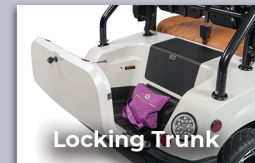

SS Standard Features

Columbia Vehicle Group, Inc.

A Nordic Group Company | Business Ventures Since 1947

COLUMBIA

TOMBERLIN

2502 Industrial St. | Leesburg, FL 34748

P: 1-844-363-7432 | www.TomberlinUSA.com

LSVs are designed to comply with the United States National Highway Transportation and Safety Administration's Low Speed Vehicle rules and regulations. Operation of these vehicles is subject to all applicable state and local laws, which may limit or prohibit their lawful operation in certain environments. Do not operate these vehicles without a valid and appropriate state-issued driver's license. Inquire with the relevant authorities before attempting to operate these vehicles on roadways or in closed communities. Do not operate these vehicles in violation of applicable law, contrary to the instructions or recommendations contained in the Owner's Manual or in a manner that impedes traffic. *Range is based on driving style, mode selection, battery condition, terrain, and environment. All pricing, specifications, claims, and information contained in this document are based on information available at the time of publication. Columbia Vehicle Group, Inc. assumes no responsibilities for any inaccuracies, opinions or omissions in this publication. All pricing, specifications, and descriptions are subject to change without notice and Columbia Vehicle Group, Inc. assumes no responsibility for any such changes. All trademarks are property of their respective owners. © Columbia Vehicle Group